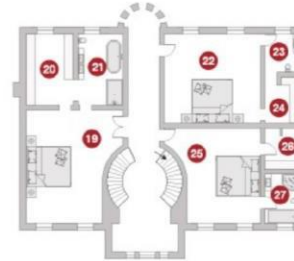

Indoor Leisure Complex

The magnificent leisure complex is located on the lower ground floor and includes indoor swimming pool, gym, steam room cinema and fabulous bar area ideal for entertaining, this area also leads out onto the sunken courtyard garden.

BASEMENT

- 1 Outdoor Seating Area
- 2 Steam Room
- 3 Plant Room
- 4 Pool Area
- 5 Bar
- 6 Cinema Room
- 7 Server Room
- 8 WC
- 9 Changing Room
- 10 WC
- 11 Gym

GROUND FLOOR

- 12 Living Area
- 13 Dining Area/Conservatory
- 14 Kitchen
- 15 Utility Room
- 16 Garage
- 17 WC
- 18 Library