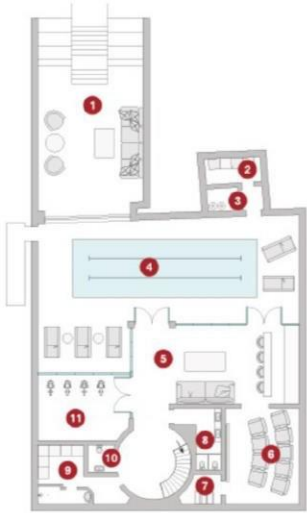

This unique and truly opulent home has been meticulously re-modelled to the highest of standards. The accommodation comprises six bedrooms, six bathrooms (all en suite), reception rooms including outstanding super room/kitchen/conservatory, indoor leisure complex with swimming pool, changing room, WC, gym, steam room, cinema and fabulous bar, landscaped gardens and grounds, sunken courtyard garden and double garage.

Indoor Leisure Complex

The magnificent leisure complex is located on the lower ground floor and includes indoor swimming pool, gym, steam room cinema and fabulous bar area ideal for entertaining, this area also leads out onto the sunken courtyard garden.

BASEMENT

- 1 Outdoor Seating Area
- 2 Steam Room
- 3 Plant Room
- 4 Pool Area
- 5 Bar
- 6 Cinema Room
- 7 Server Room
- 8 WC
- 9 Changing Room
- 10 WC
- 11 Gym

GROUND FLOOR

- 12 Living Area
- 13 Dining Area/Conservatory
- 14 Kitchen
- 15 Utility Room
- 16 Garage
- 17 WC
- 18 Library